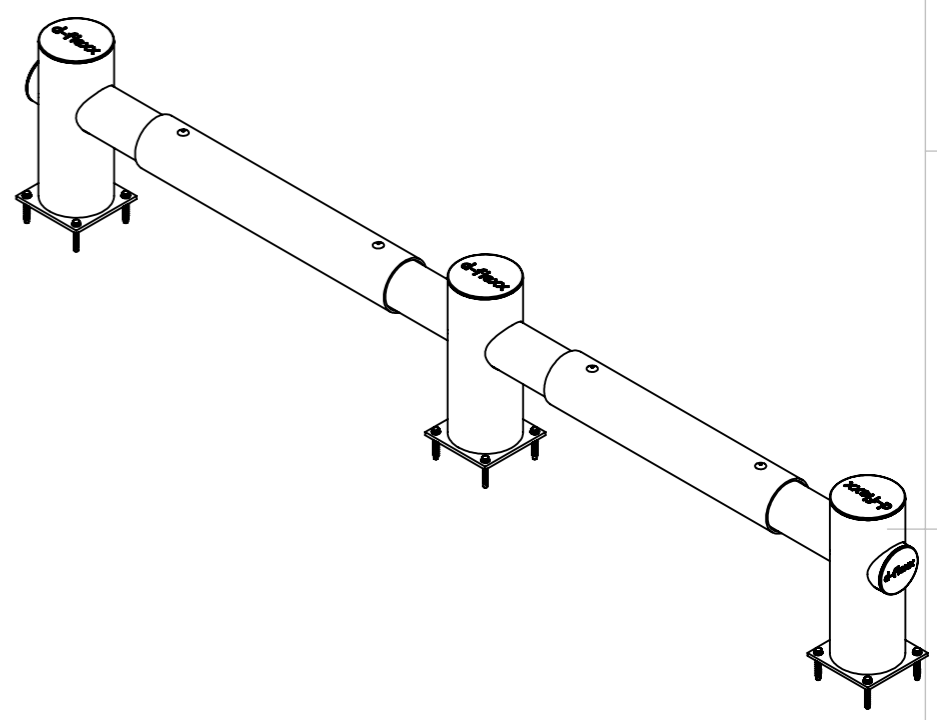

Charlie

DESIGNER: CHRISTIAN POULSEN	DATE:12-10-2017	SCALE:1:15	SIZE:A3		
LAST SAVED BY: christian	LAST SAVED DATE:08-03-2018				
Version:	V1	V2	V3	V4	V5
DATE:					
APPROVED:					

ITEM NO.	PART NUMBER	DESCRIPTION	QTY.
1	DFVB-M	Middle post	1
2	DFVB-E	End post	1
3	75002	Fischer Ultracut FBS II	12
4	DFBV-R	Standard Beam 930 mm	1
5	DFBV-I	Individual beam 400-930 mm	1

TOLERANCES:
MATERIAL:
COLOR:
DRAWING NO.: 71000
TITLE: Charlie
SHEET 1 OF 1

All dimensions are in mm unless otherwise specified