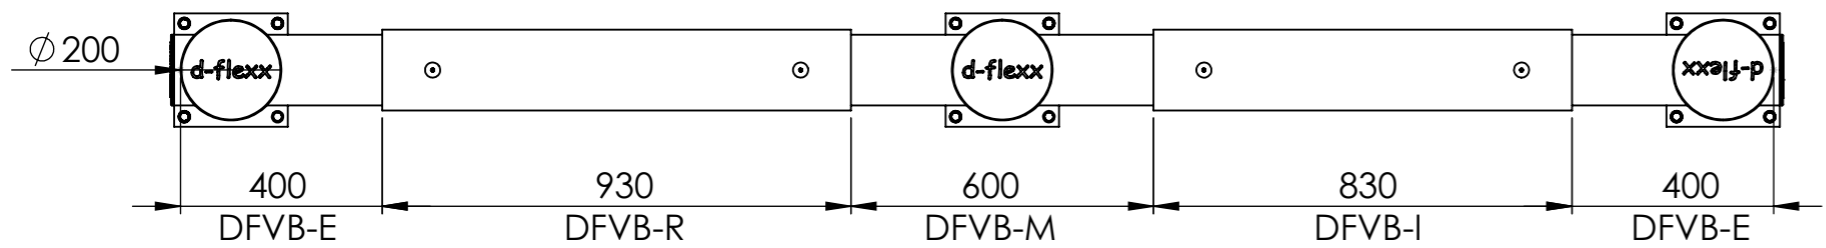

Charlie

DESIGNER: CHRISTIAN POULSEN	DATE:12-10-2017	SCALE:1:15	SIZE:A3		
LAST SAVED BY: christian	LAST SAVED DATE:08-03-2018				
Version:	V1	V2	V3	V4	V5
DATE:					
APPROVED:					

ITEM NO.	PART NUMBER	DESCRIPTION	QTY.
1	DFVB-M	Middle post	1
2	DFVB-E	End post	1
3	75002	Fischer Ultracut FBS II	12
4	DFBV-R	Standard Beam 930 mm	1
5	DFBV-I	Individual beam 400-930 mm	1

TOLERANCES:
MATERIAL:
COLOR:
DRAWING NO.: 71000
TITLE: Charlie
SHEET 1 OF 1

All dimensions are in mm unless otherwise specified