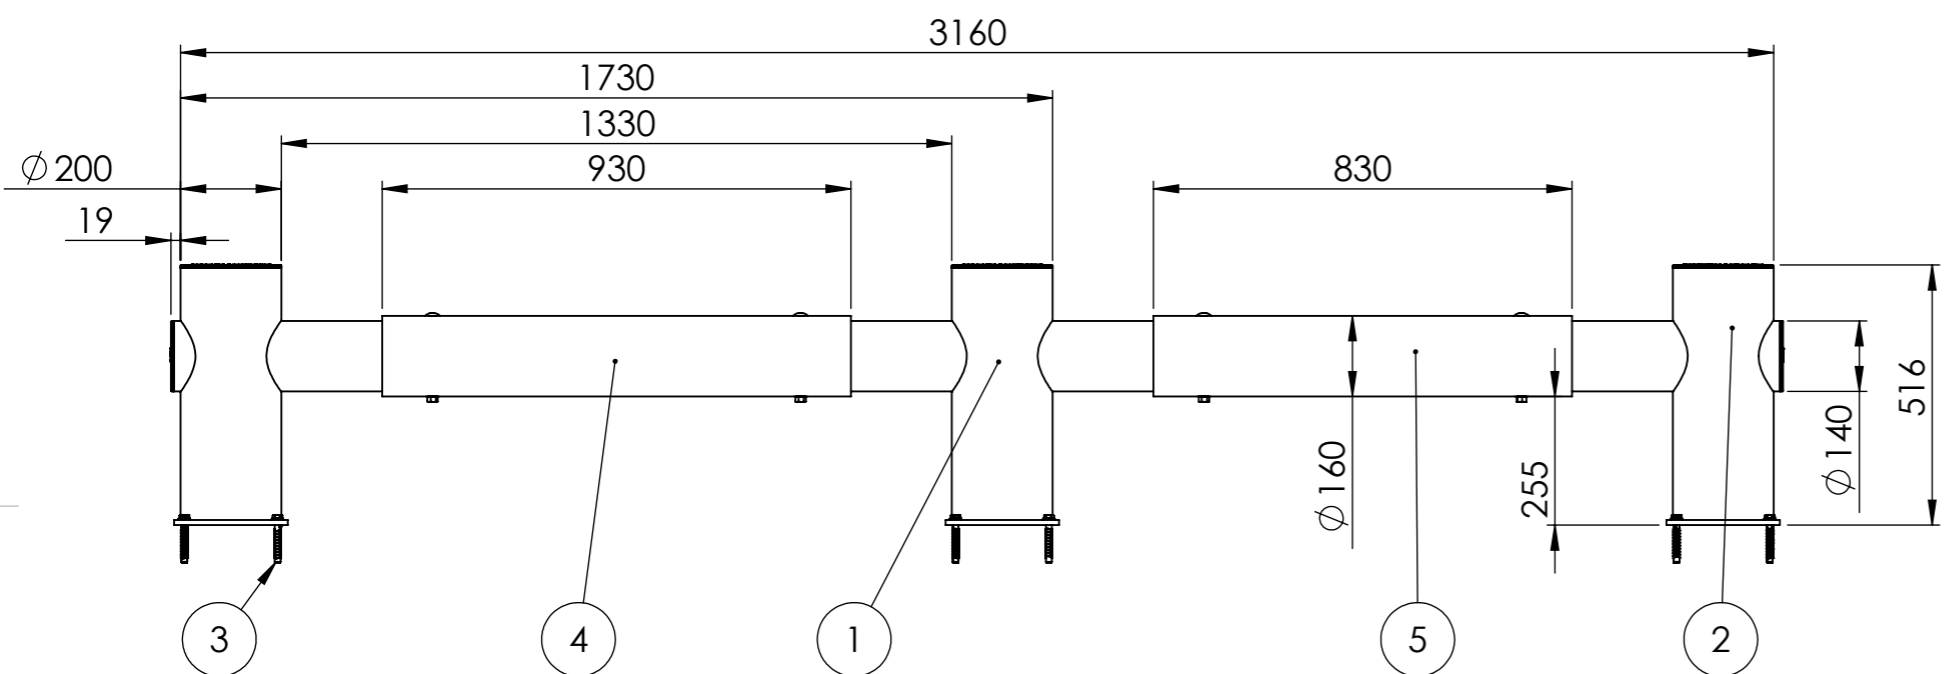

Charlie

DESIGNER: CHRISTIAN POULSEN	DATE:12-10-2017	SCALE:1:15	SIZE:A3		
LAST SAVED BY: christian	LAST SAVED DATE:08-03-2018				
Version:	V1	V2	V3	V4	V5
DATE:					
APPROVED:					

ITEM NO.	PART NUMBER	DESCRIPTION	QTY.
1	DFVB-M	Middle post	1
2	DFVB-E	End post	1
3	75002	Fischer Ultracut FBS II	12
4	DFBV-R	Standard Beam 930 mm	1
5	DFBV-I	Individual beam 400-930 mm	1

TOLERANCES:
MATERIAL:
COLOR:
DRAWING NO.: 71000
TITLE: Charlie
SHEET 1 OF 1

All dimensions are in mm unless otherwise specified