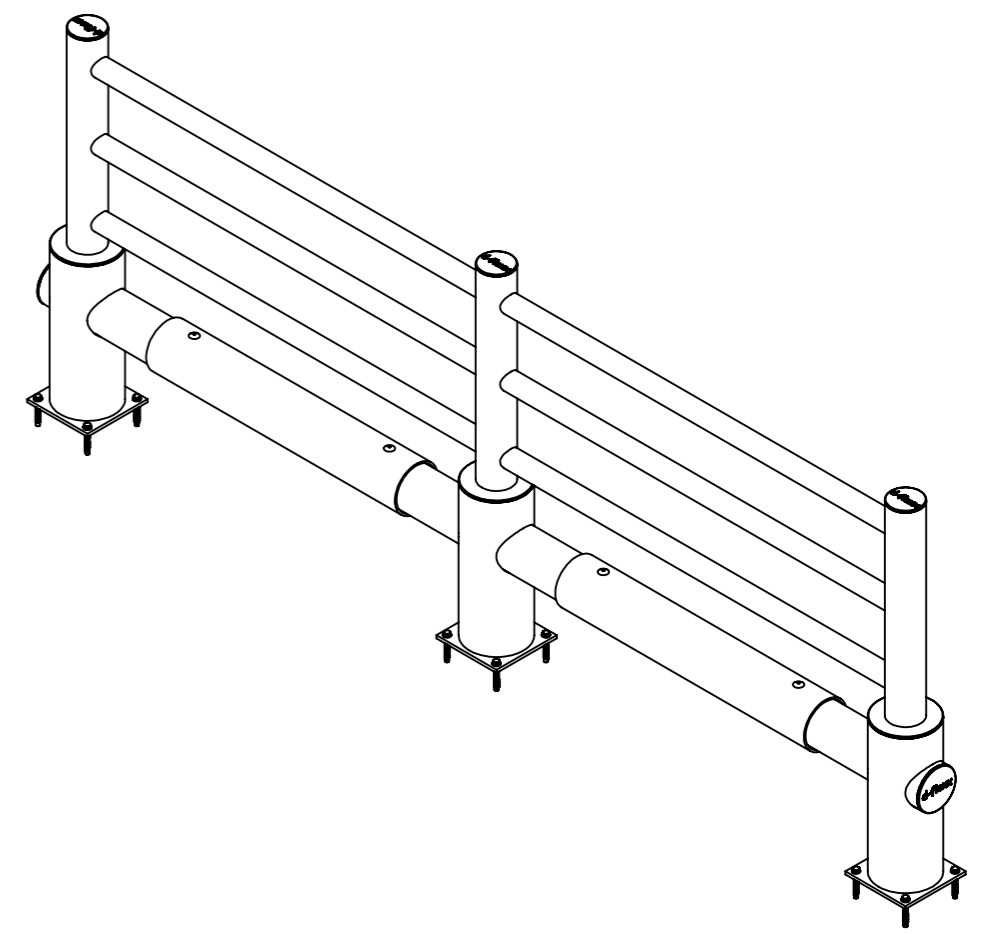

## 74000\_S

ITEM NO.	PART NUMBER	DESCRIPTION
1	DFVB+E	End post
2	DFVB+M	Middle post
3	DFVB+H1	Standard Beam 1510 mm
4	75002	Fischer Ultracut FBS II

All dimensions are in mm unless otherwise specified

DESIGNER: CHRISTIAN POULSEN DATE: 14-03-2018 SCALE:1:20 SIZE:A3  
 LAST SAVED BY: christian LAST SAVED DATE:16-03-2018