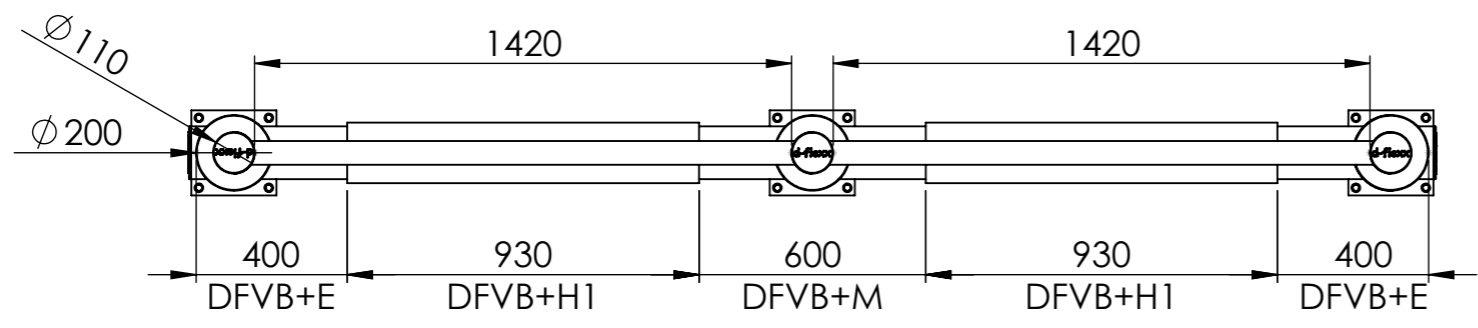

## 74000\_S

ITEM NO.	PART NUMBER	DESCRIPTION
1	DFVB+E	End post
2	DFVB+M	Middle post
3	DFVB+H1	Standard Beam 1510 mm
4	75002	Fischer Ultracut FBS II

All dimensions are in mm unless otherwise specified

DESIGNER: CHRISTIAN POULSEN DATE: 14-03-2018 SCALE:1:20 SIZE:A3  
 LAST SAVED BY: christian LAST SAVED DATE:16-03-2018