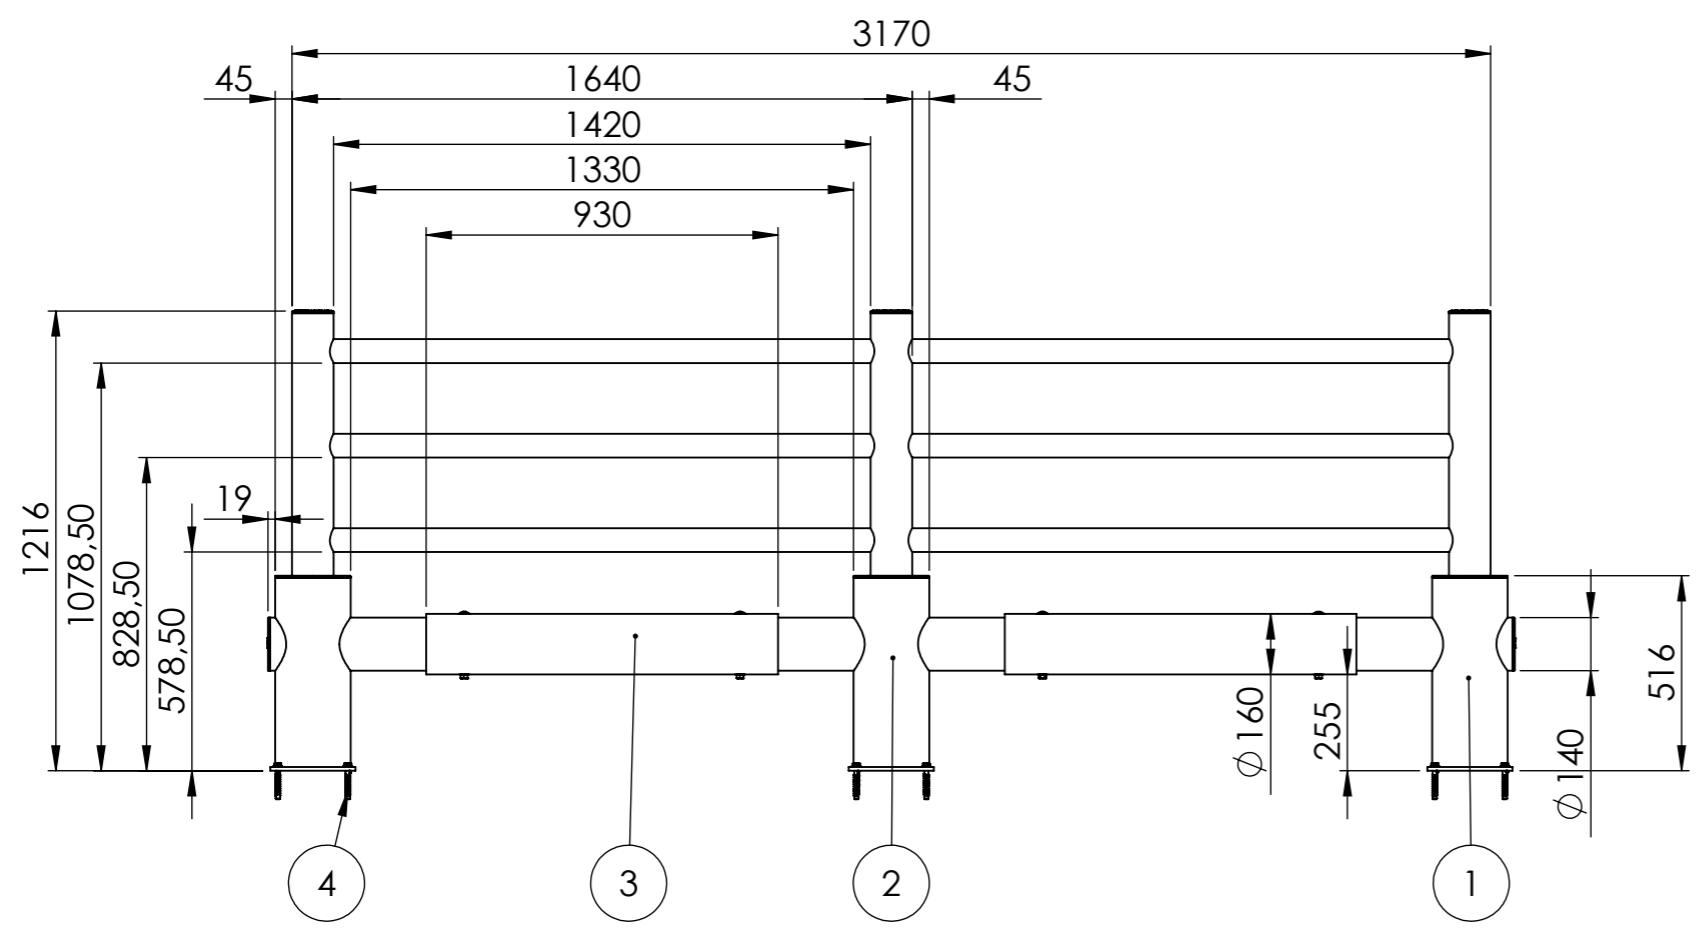

## 74000\_S

ITEM NO.	PART NUMBER	DESCRIPTION
1	DFVB+E	End post
2	DFVB+M	Middle post
3	DFVB+H1	Standard Beam 1510 mm
4	75002	Fischer Ultracut FBS II

All dimensions are in mm unless otherwise specified

DESIGNER: CHRISTIAN POULSEN DATE: 14-03-2018 SCALE:1:20 SIZE:A3  
 LAST SAVED BY: christian LAST SAVED DATE:16-03-2018