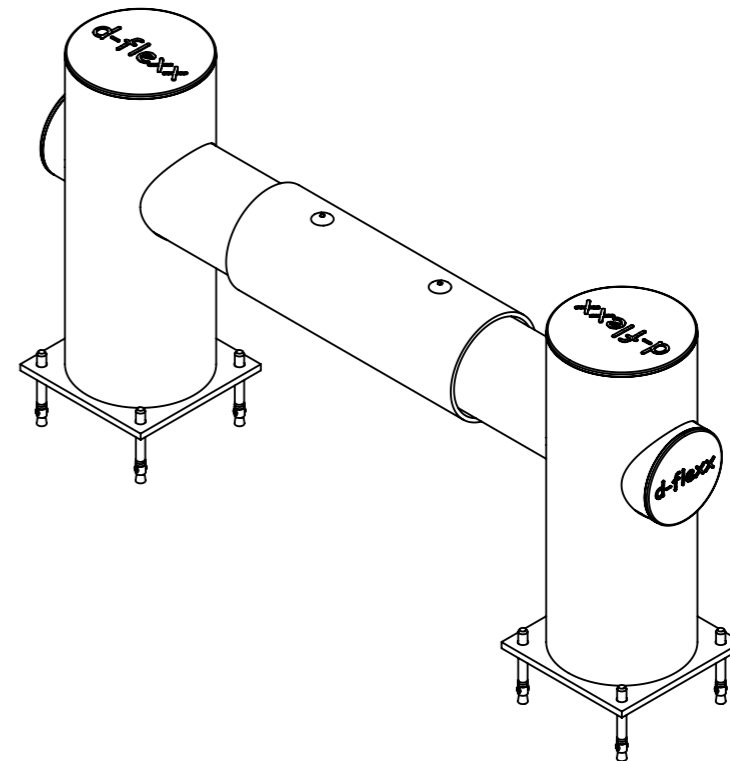

DFRE1-2

GOLF

ITEM NO.	PART NUMBER	DESCRIPTION	QTY.
1	77000		2
2	71031	M12x170 Grade 4.8	2
3	77012		1
4	71032	Nut	2
5	77013		2

DESIGNER:	CHRISTIAN POULSEN				DATE:	19-09-2017		SCALE:	1:10	
Version:	V1	V2	V3	V4	V5					
DATE:										
APPROVED:										

TOLERANCES:
MATERIAL:
COLOR:
DRAWING NO.: DFRE1-2
TITLE:
SHEET 1 OF 1