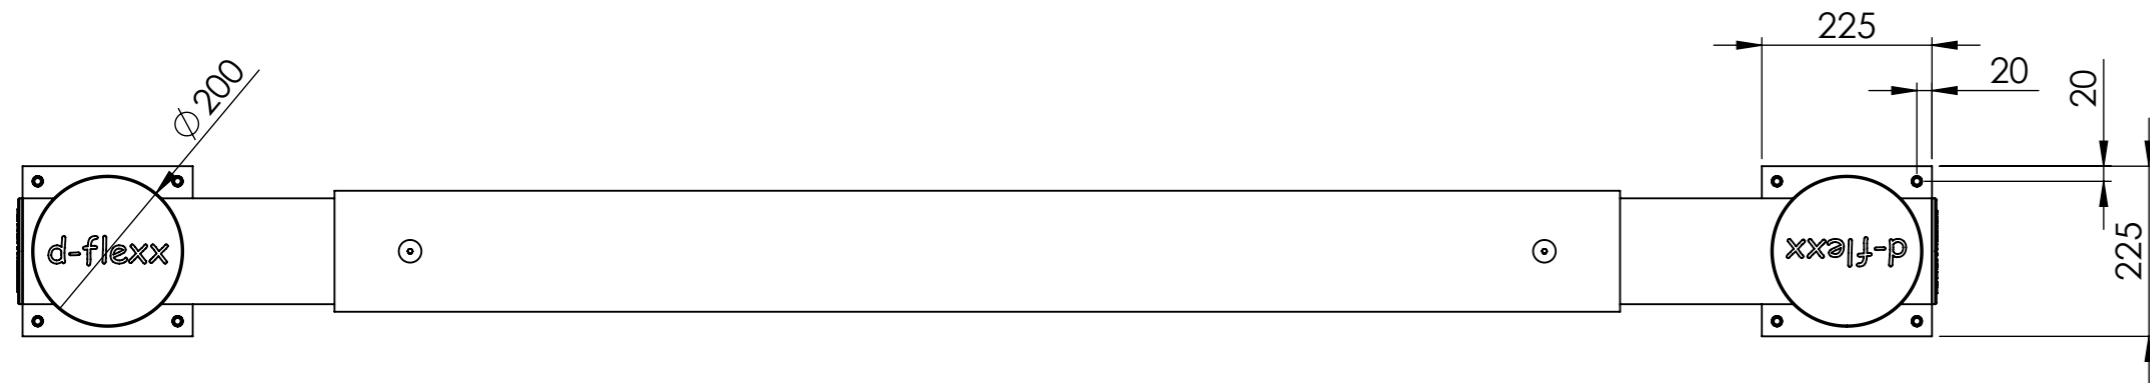

ITEM NO.	PART NUMBER	DESCRIPTION	QTY.
1	DFVB-E		2
2	77021		1
3	71031	M12x170 Grade 4.8	2
4	71032	Nut	2

DESIGNER:	CASPER SPARSØ				DATE:	12-09-2017	SCALE:	1:10
Version:	V1	V2	V3	V4	V5			
DATE:								
APPROVED:								

TOLERANCES:
MATERIAL:
COLOR:
DRAWING NO.: DFRE1-4
TITLE:
SHEET 1 OF 1