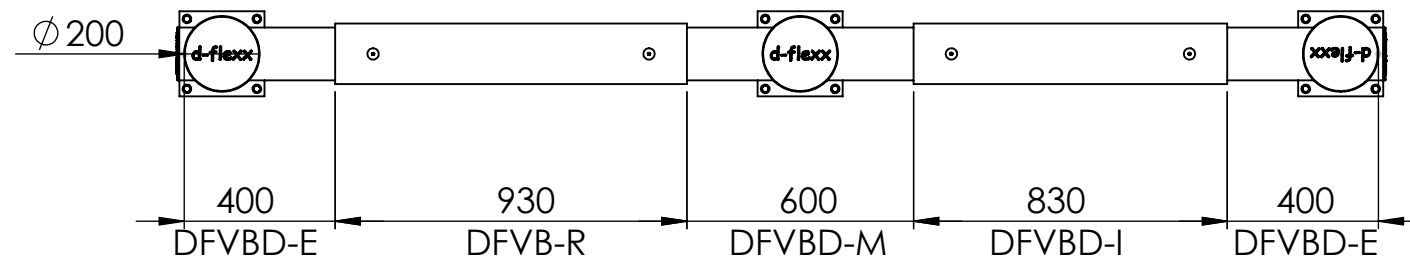

Hotel
77700_S