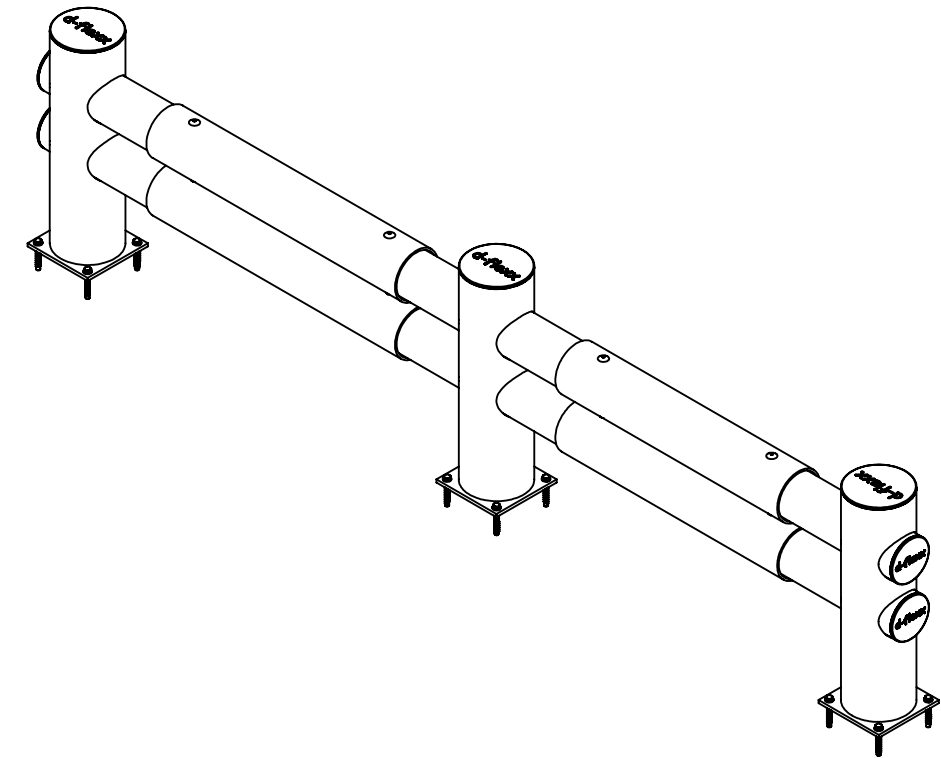

Hotel
77700_S