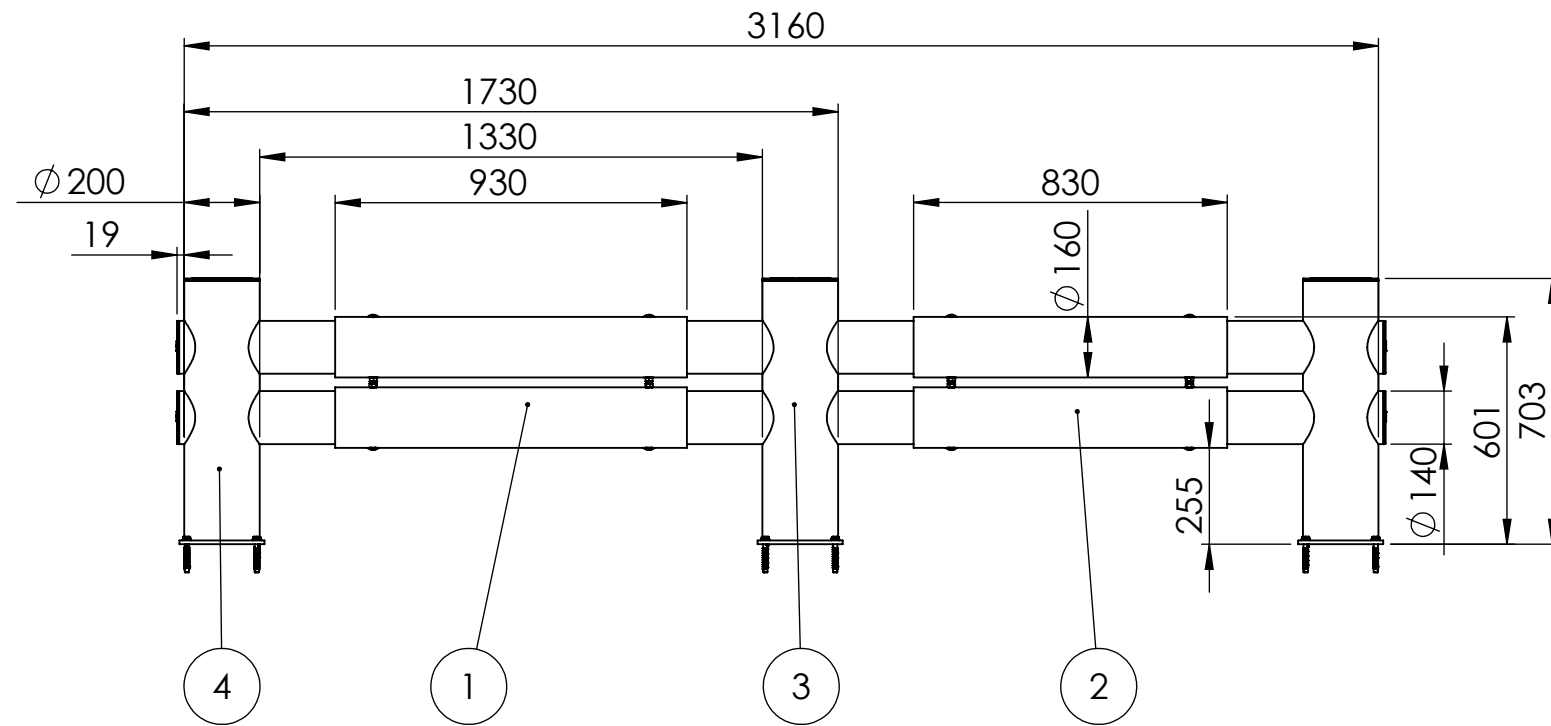

Hotel
77700_S