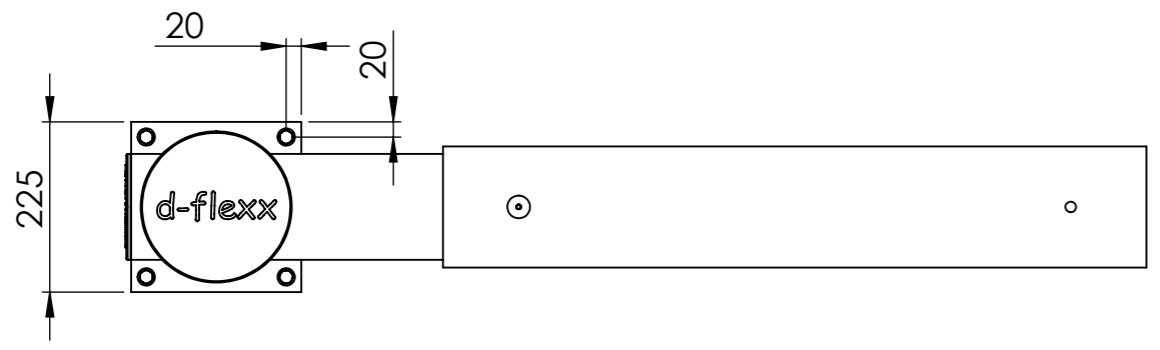

DFVB-AS

*Fixing material included

ITEM NO.	DESCRIPTION	QTY.
1	End post	1
2	Standard beam set	1

All dimensions are in mm unless otherwise specified

DESIGNER: Frederik Carlsson	DATE: 26-08-2019	SCALE: 1:10	SIZE: A3
LAST SAVED BY: frederik carlsson	LAST SAVED DATE: 05-03-2020		
 PERFORMANCE IN MIRRORS <small>All rights strictly reserved. Reproduction or issue to third parties in any form whatever, is not permitted without written authority from the proprietor</small>	RAW MATERIAL:		
	TOLERANCES: ISO 2768-1, Medium		
	MATERIAL:		
	COLOR:		
DRAWING NO.: DFVB-AS		TITLE:	
SHEET 1 OF 1			