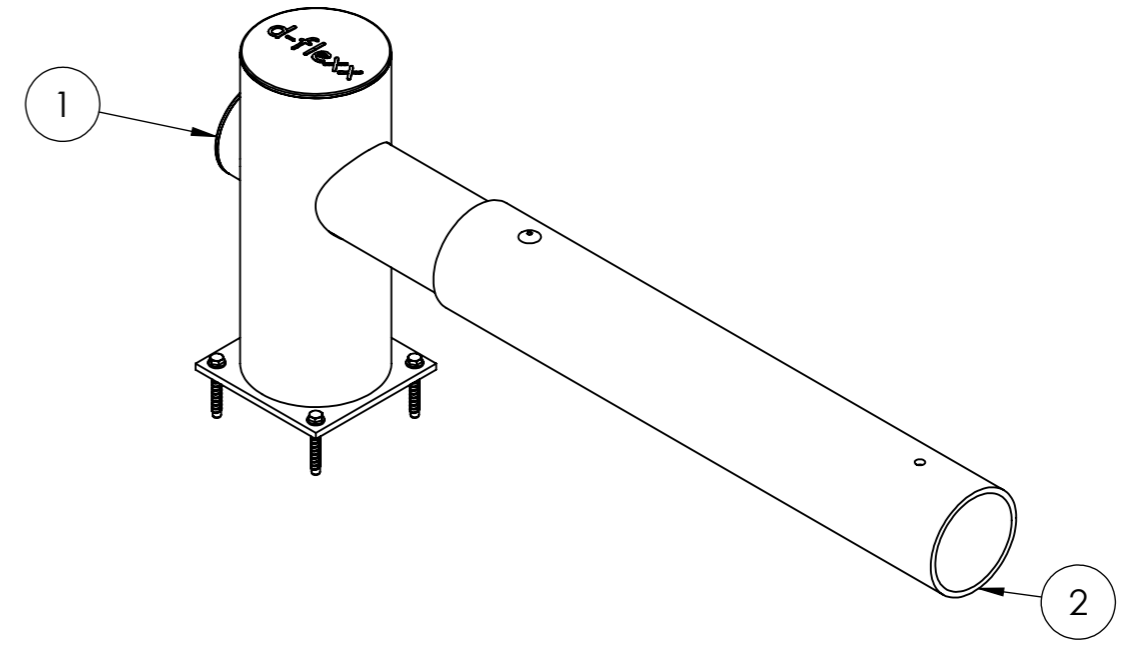

DFVB-AS

*Fixing material included

ITEM NO.	DESCRIPTION	QTY.
1	End post	1
2	Standard beam set	1

All dimensions are in mm unless otherwise specified

DESIGNER: Frederik Carlsson	DATE: 26-08-2019	SCALE: 1:10	SIZE: A3
LAST SAVED BY: frederik carlsson	LAST SAVED DATE: 05-03-2020		
 PERFORMANCE IN MIRRORS <small>All rights strictly reserved. Reproduction or issue to third parties in any form whatever, is not permitted without written authority from the proprietor</small>	RAW MATERIAL:		
	TOLERANCES: ISO 2768-1, Medium		
	MATERIAL:		
	COLOR:		
DRAWING NO.: DFVB-AS		TITLE:	
SHEET 1 OF 1			