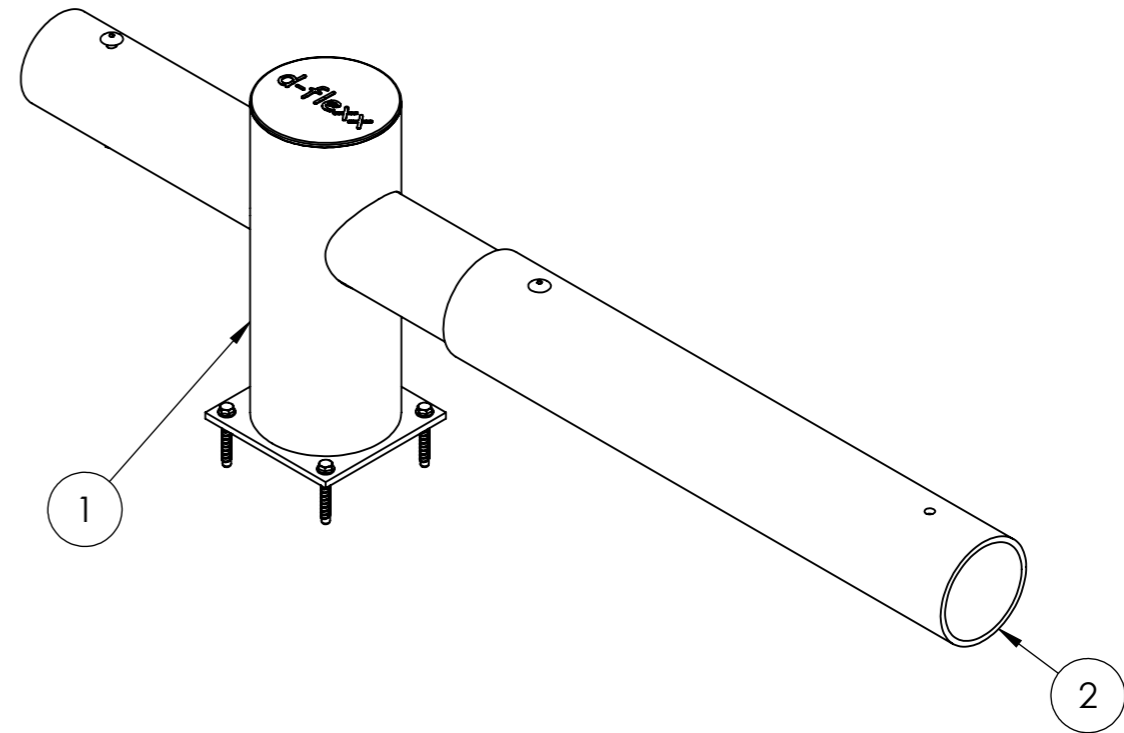

*Fixing material included

ITEM NO.	DESCRIPTION	QTY.
1	Middle post	1
2	Standard beam set	1

DESIGNER: Frederik Carlsson
LAST SAVED BY: frederik carlsson

DATE: 26-08-2019 SCALE:1:10 SIZE:A3
LAST SAVED DATE:05-03-2020

RAW MATERIAL:
TOLERANCES: ISO 2768-1, Medium
MATERIAL:
COLOR:
DRAWING NO.: DFVB-MS-M
TITLE: