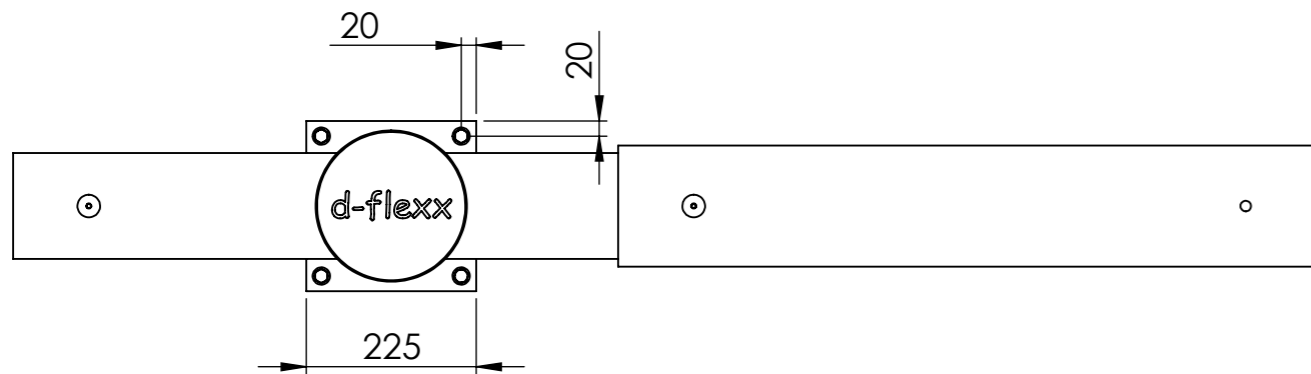

*Fixing material included

ITEM NO.	DESCRIPTION	QTY.
1	Middle post	1
2	Standard beam set	1

DESIGNER: Frederik Carlsson
LAST SAVED BY: frederik carlsson

DATE: 26-08-2019 SCALE:1:10 SIZE:A3
LAST SAVED DATE:05-03-2020

RAW MATERIAL:
TOLERANCES: ISO 2768-1, Medium
MATERIAL:
COLOR:
DRAWING NO.: DFVB-MS-M
TITLE: