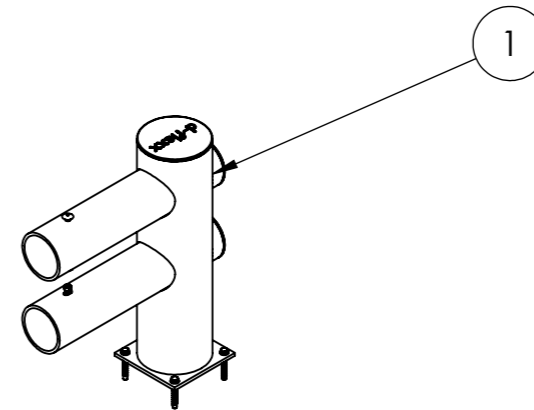

DFVBD-ES

DESIGNER: Frederik Carlsson	DATE: 28-08-2019	SCALE: 1:20	SIZE: A3
LAST SAVED BY: frederik carlsson	LAST SAVED DATE: 05-03-2020		
 PERFORMANCE IN MIRRORS <small>All rights strictly reserved. Reproduction or issue to third parties in any form whatever, is not permitted without written authority from the proprietor</small>	RAW MATERIAL:		
	TOLERANCES: ISO 2768-1, Medium		
	MATERIAL:		
	COLOR:		
	DRAWING NO.: DFVBD-ES		
TITLE: Hotel end post			SHEET 1 OF 1

*Fixing material included

ITEM NO.	DESCRIPTION	QTY.
1	End post	1

All dimensions are in mm unless otherwise specified