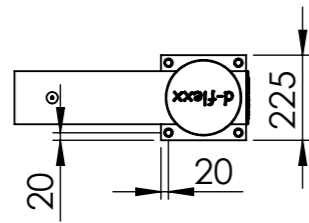

DFVBD-ES

DESIGNER: Frederik Carlsson	DATE: 28-08-2019	SCALE: 1:20	SIZE: A3
LAST SAVED BY: frederik carlsson	LAST SAVED DATE: 05-03-2020		
 PERFORMANCE IN MIRRORS <small>All rights strictly reserved. Reproduction or issue to third parties in any form whatever, is not permitted without written authority from the proprietor</small>	RAW MATERIAL:		
	TOLERANCES: ISO 2768-1, Medium		
	MATERIAL:		
	COLOR:		
	DRAWING NO.: DFVBD-ES		
TITLE: Hotel end post			SHEET 1 OF 1

*Fixing material included

ITEM NO.	DESCRIPTION	QTY.
1	End post	1

All dimensions are in mm unless otherwise specified