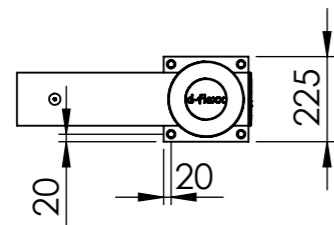

DFVB+ES

*Fixing material included

ITEM NO.	DESCRIPTION	QTY.
1	End post	1

All dimensions are in mm unless otherwise specified

DESIGNER: Frederik Carlsson	DATE: 28-08-2019	SCALE: 1:20	SIZE: A3
LAST SAVED BY: frederik carlsson	LAST SAVED DATE: 05-03-2020		
 PERFORMANCE IN MIRRORS <small>All rights strictly reserved. Reproduction or issue to third parties in any form whatever, is not permitted without written authority from the proprietor</small>	RAW MATERIAL:		
	TOLERANCES: ISO 2768-1, Medium		
	MATERIAL:		
	COLOR:		
	DRAWING NO.: DFVB+ES		
TITLE:			SHEET 1 OF 1