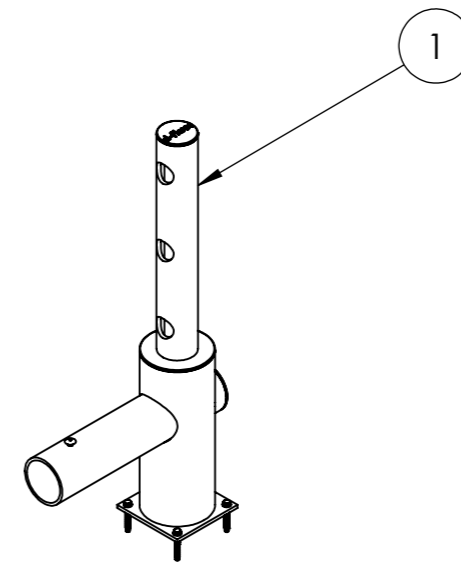

DFVB+ES

*Fixing material included

ITEM NO.	DESCRIPTION	QTY.
1	End post	1

All dimensions are in mm unless otherwise specified

DESIGNER: Frederik Carlsson	DATE: 28-08-2019	SCALE: 1:20	SIZE: A3
LAST SAVED BY: frederik carlsson	LAST SAVED DATE: 05-03-2020		
 PERFORMANCE IN MIRRORS <small>All rights strictly reserved. Reproduction or issue to third parties in any form whatever, is not permitted without written authority from the proprietor</small>	RAW MATERIAL:		
	TOLERANCES: ISO 2768-1, Medium		
	MATERIAL:		
	COLOR:		
	DRAWING NO.: DFVB+ES		
TITLE:			SHEET 1 OF 1