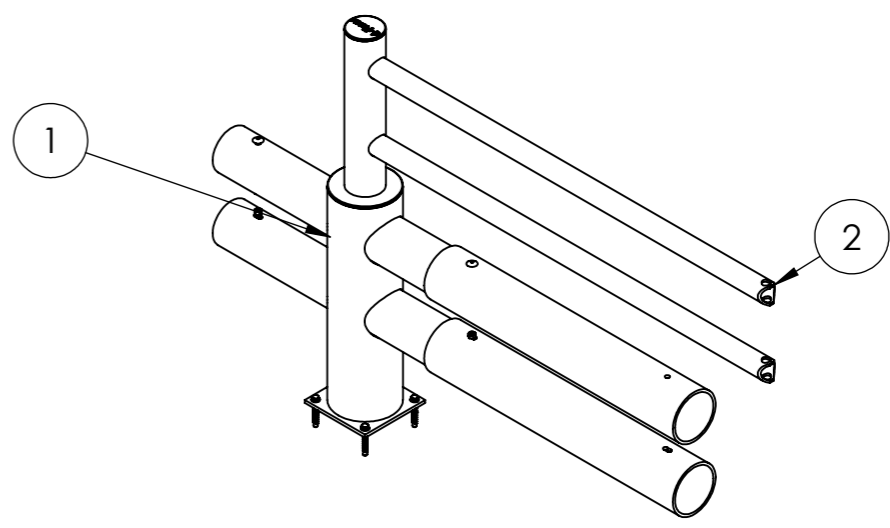

*Fixing material included

ITEM NO.	DESCRIPTION	QTY.
1	Middle Post	1
2	Standard beam set	1

All dimensions are in mm unless otherwise specified

DESIGNER: Frederik Carlsson	DATE: 28-08-2019	SCALE: 1:20	SIZE: A3
LAST SAVED BY: frederik carlsson	LAST SAVED DATE: 05-03-2020		
RAW MATERIAL:			
TOLERANCES: ISO 2768-1, Medium			
MATERIAL:			
COLOR:			
DRAWING NO.: DFDH-MS-M			
TITLE:			
SHEET 1 OF 1