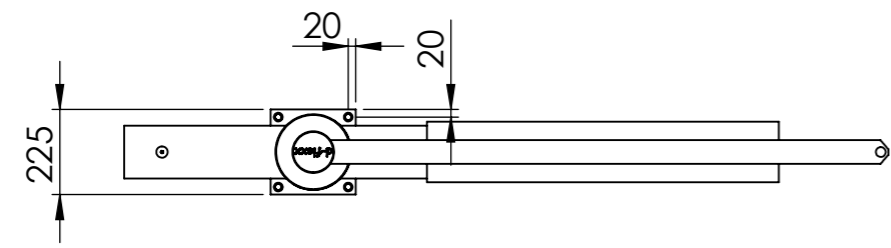

*Fixing material included

ITEM NO.	DESCRIPTION	QTY.
1	Middle Post	1
2	Standard beam set	1

All dimensions are in mm unless otherwise specified

DESIGNER: Frederik Carlsson	DATE: 28-08-2019	SCALE: 1:20	SIZE: A3
LAST SAVED BY: frederik carlsson	LAST SAVED DATE: 05-03-2020		
RAW MATERIAL:			
TOLERANCES: ISO 2768-1, Medium			
MATERIAL:			
COLOR:			
DRAWING NO.: DFDH-MS-M			
TITLE:			
SHEET 1 OF 1