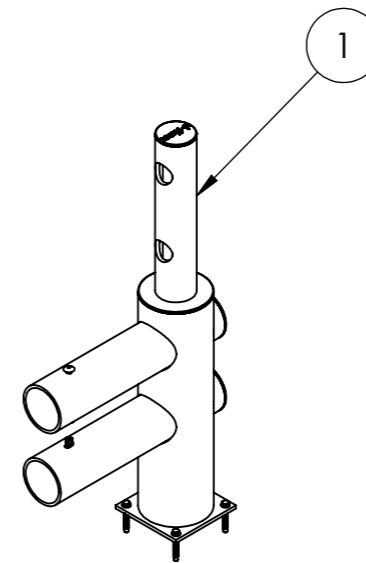

DFDH-ES

DESIGNER: Frederik Carlsson DATE: 28-08-2019 SCALE: 1:20 SIZE: A3
 LAST SAVED BY: frederik carlsson LAST SAVED DATE: 05-03-2020

RAW MATERIAL:
 TOLERANCES: ISO 2768-1, Medium
 MATERIAL:
 COLOR:
 DRAWING NO.: DFDH-ES
 TITLE:
 SHEET 1 OF 1

*Fixing material included

ITEM NO.	DESCRIPTION	QTY.
1	End Post	1

All dimensions are in mm unless otherwise specified